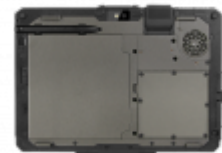

BLUE LINE
IT for Demanding Environments

- has more than 30 years experience
- delivers reliable IT solutions for demanding environments
- builds compact and high performance solutions
- focuses on long duration, 24/7-operation, and ruggedness
- is ISO 9001:2015-certified
- is known for providing the best assistance and services in all phases.